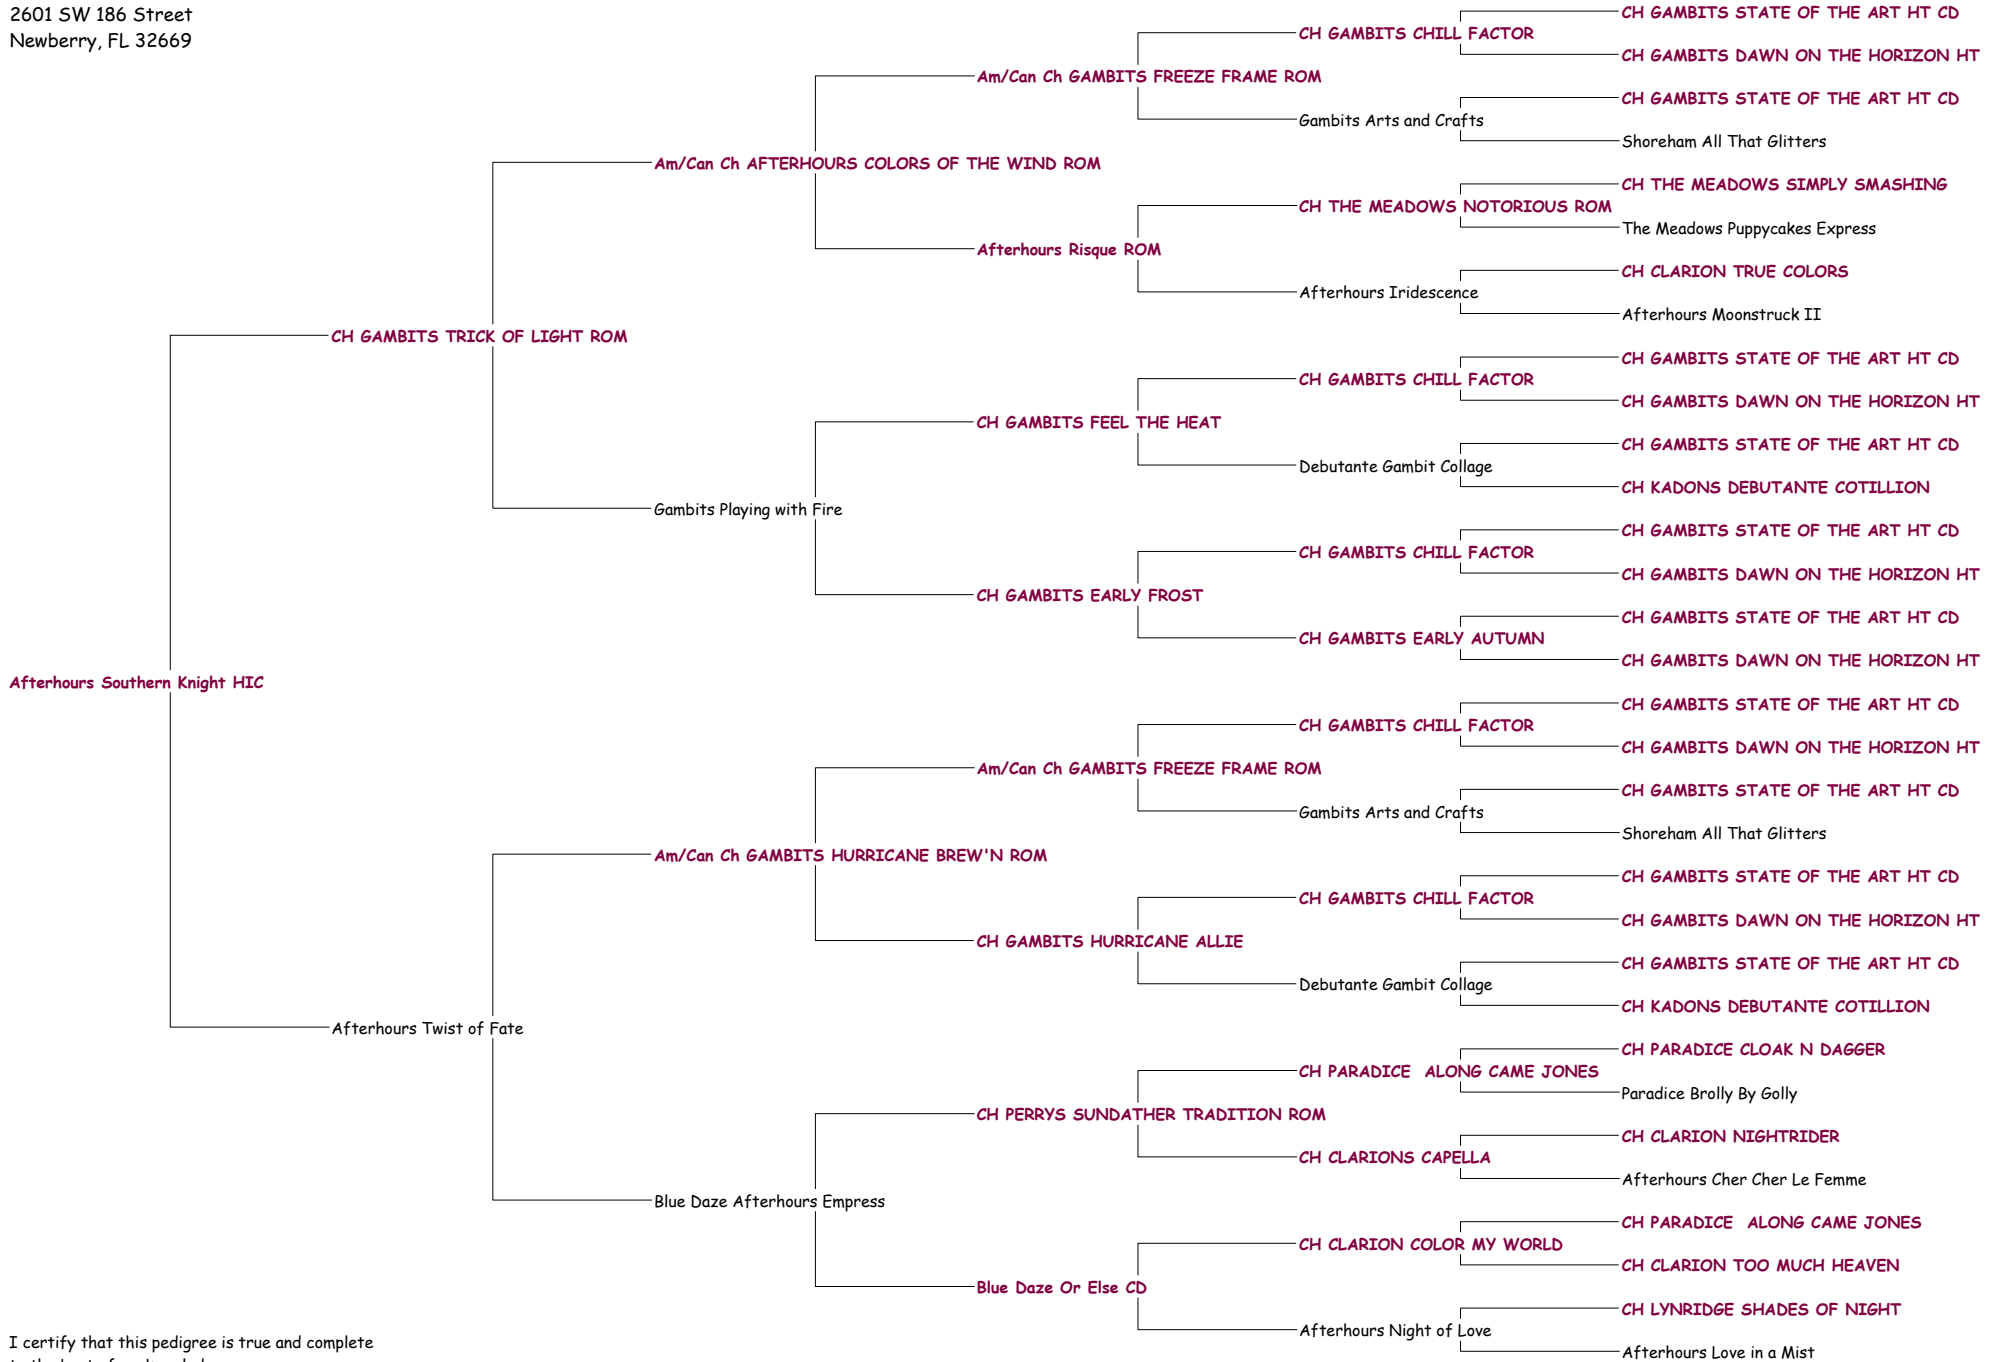

Pedigree for Afterhours Southern Knight HIC

LIBBY LEWITT
 Karavel Kennels
 2601 SW 186 Street
 Newberry, FL 32669

I certify that this pedigree is true and complete
 to the best of my knowledge

_____ Date: _____