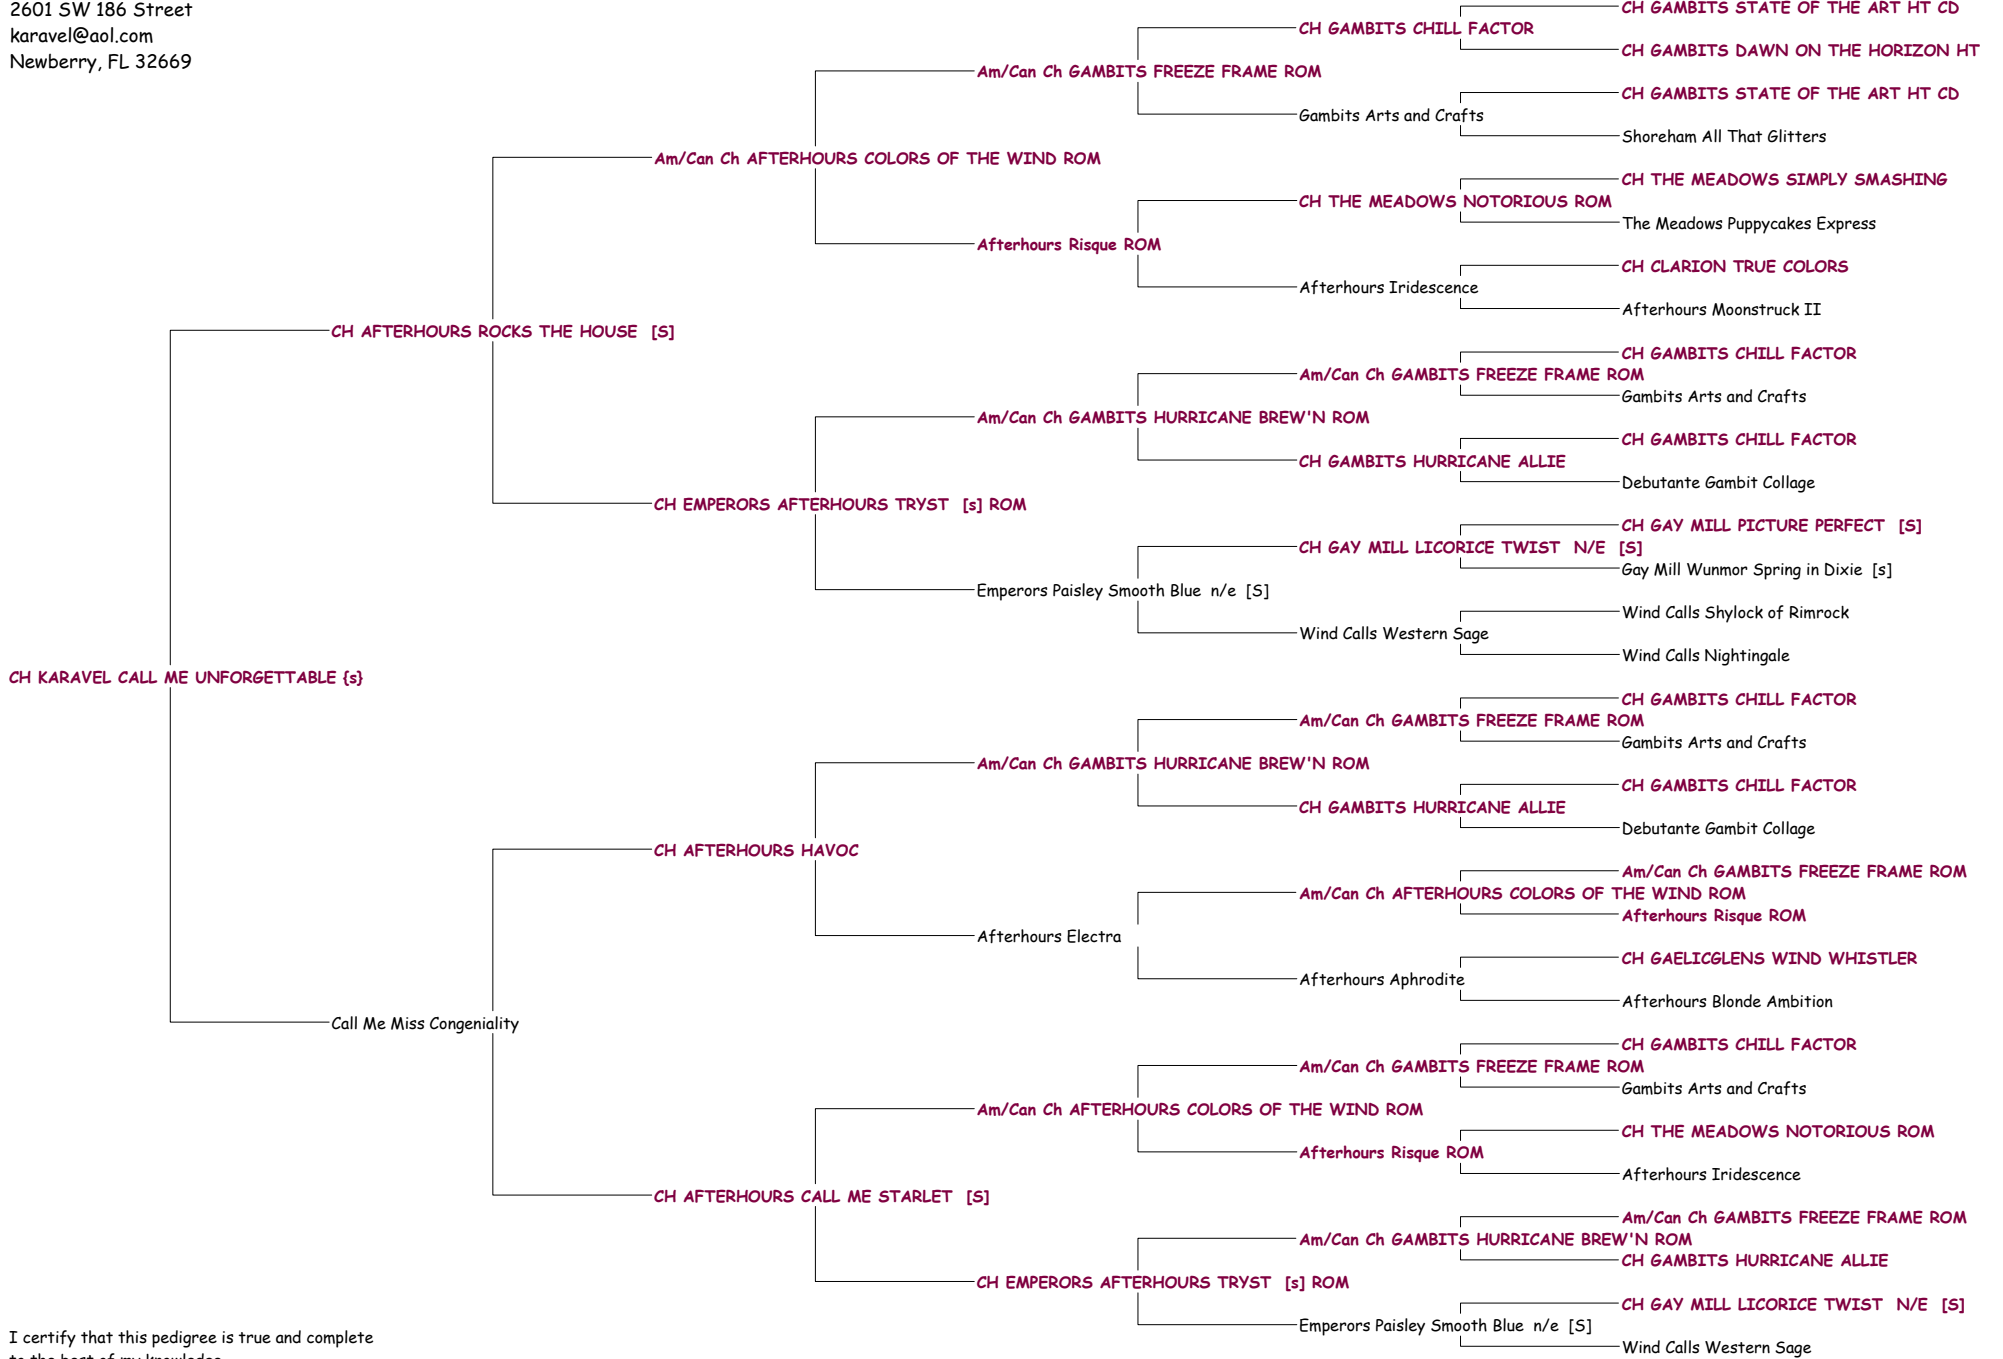

Pedigree for CH KARAVEL CALL ME UNFORGETTABLE {s}

LIBBY LEWITT
 Karavel Kennels
 2601 SW 186 Street
 karavel@aol.com
 Newberry, FL 32669

I certify that this pedigree is true and complete to the best of my knowledge