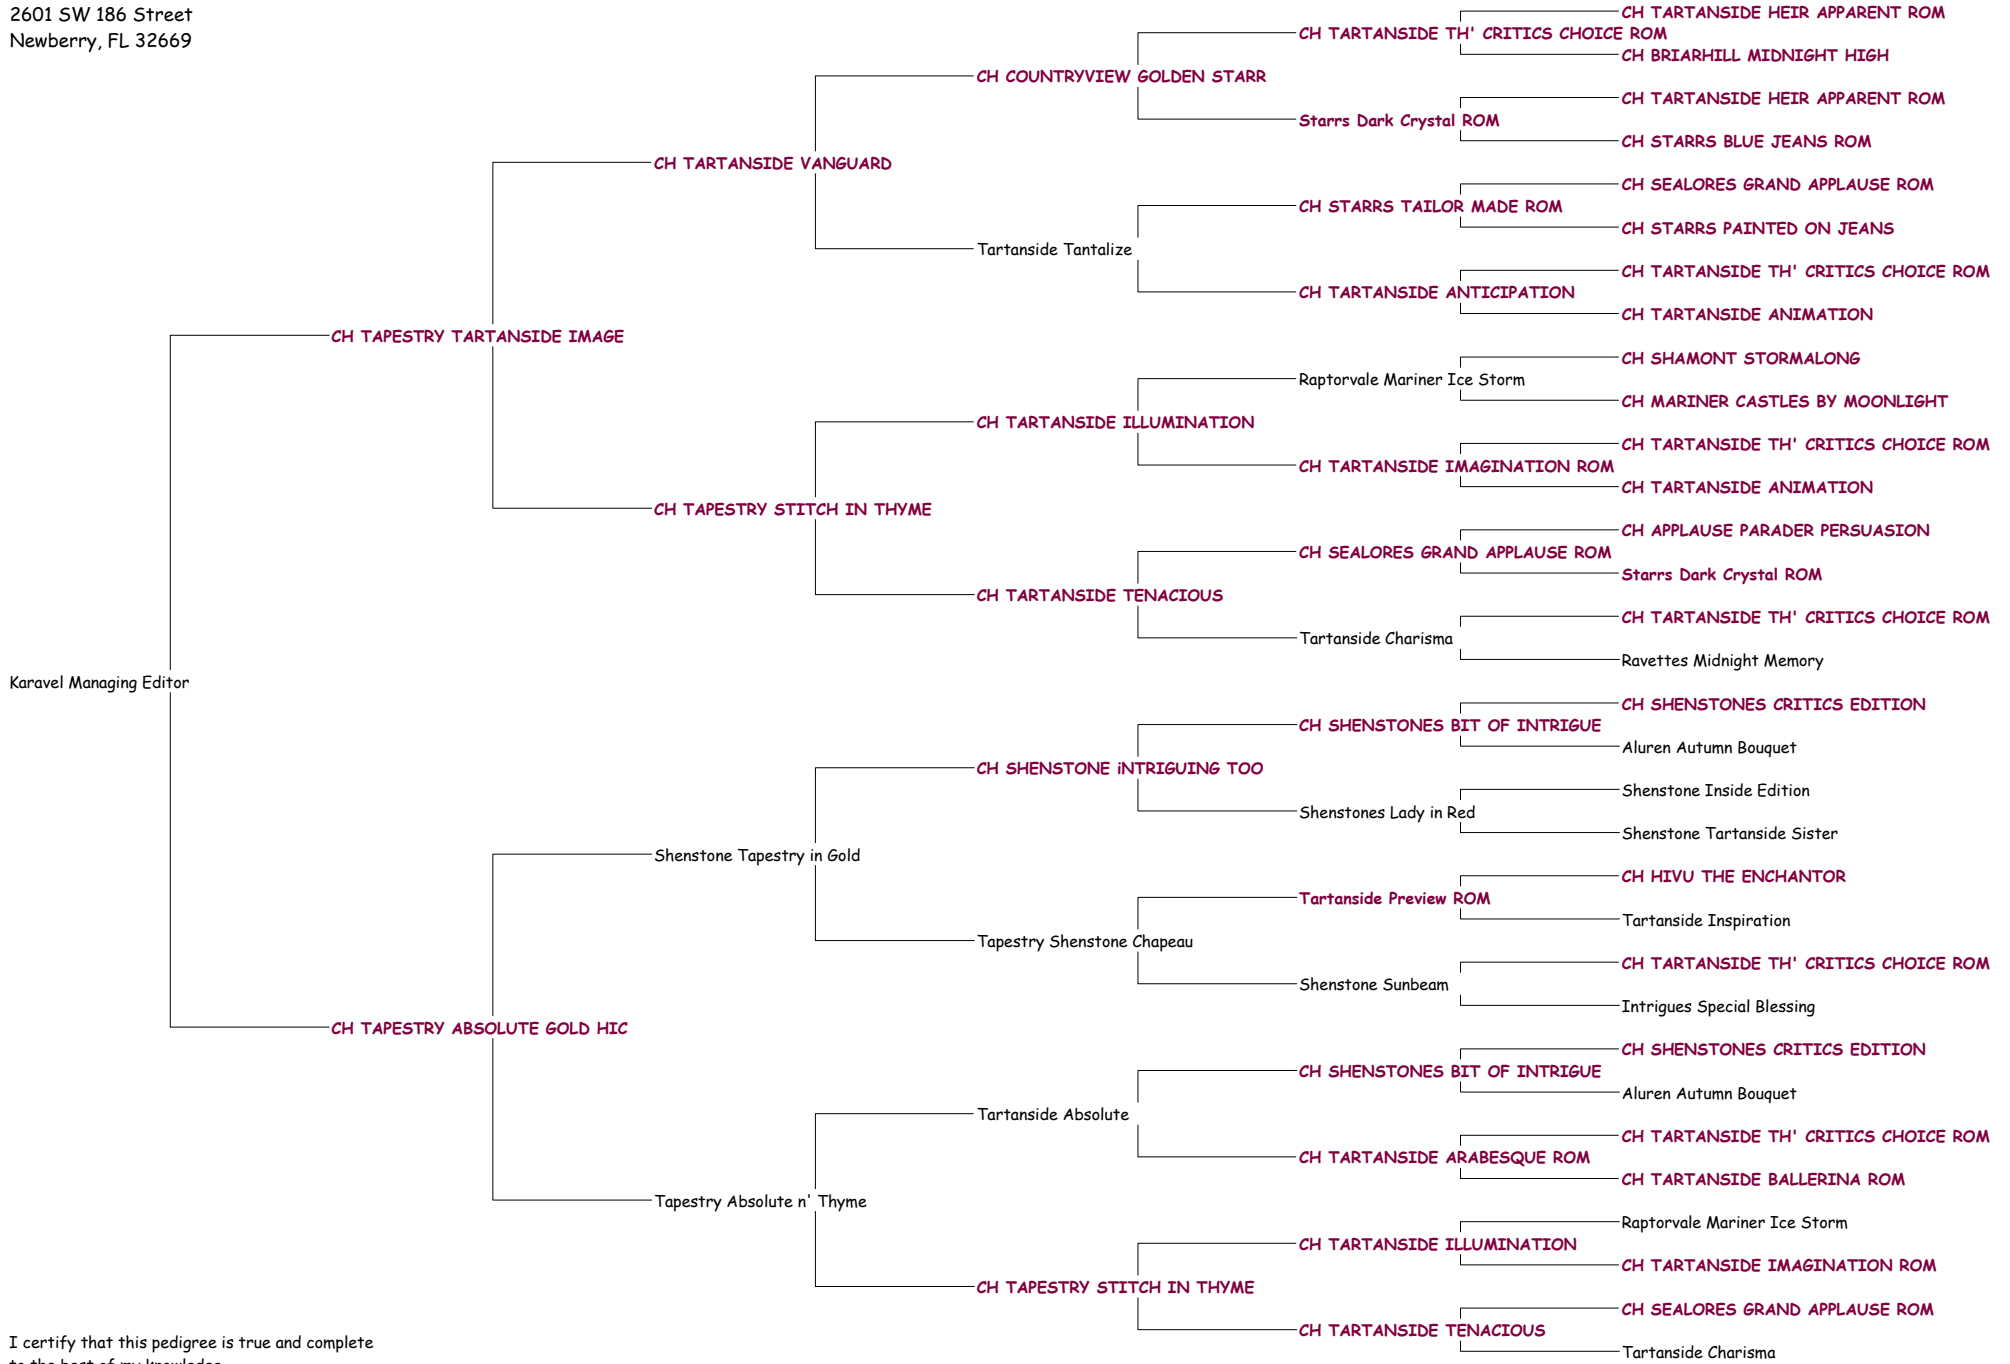

Pedigree for Karavel Managing Editor

LIBBY LEWITT
 Karavel Kennels
 2601 SW 186 Street
 Newberry, FL 32669

I certify that this pedigree is true and complete to the best of my knowledge

_____ Date: _____